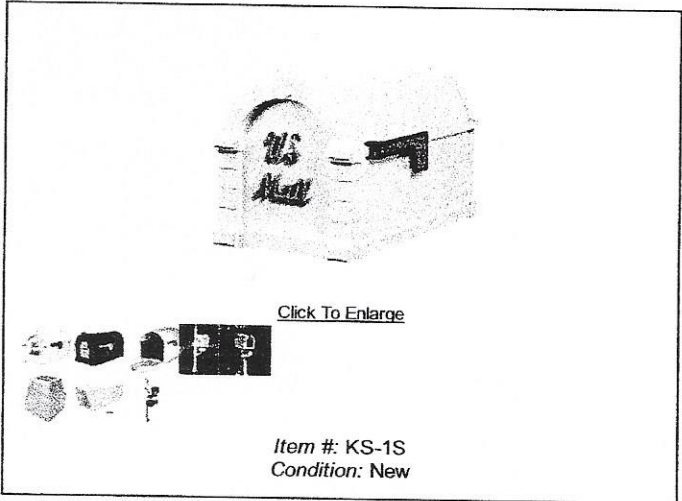

Your Factory Direct Source for Authentic Gaines Manufacturing Mailboxes, Parts and Accessories

Welcome to Gaines Direct, your online source for quality Gaines mailboxes, posts, address plaques, and replacement products. Thank you for visiting and for choosing Gaines Manufacturing products for your home. We are the manufacturer, and all items listed are in-stock and ready for immediate shipment. *Orders can ship within 24 hours!*

[All Products](#) >> [Keystone Mailboxes](#) >> KS-1S - White with Polished Brass Script

KS-1S - White with Polished Brass Script

Keystone Signature Series Mailbox - White with Polished Brass. Durable aluminum construction with a proprietary textured powder coat. IN STOCK - Personalize Now

* Marked fields are required.

Personalization - Flag Side * ☒ Gold Lettering - Check Box Below To Add Text (+$19.00) ▼

Text (maximum 20 characters) ☐ 6068 Eagle Watch Ct.

Personalization - Non-Flag Side * ☐ No Thank you ▼

Text 2 (maximum 20 characters) ☐

Add Lockable Insert * ☐ No Thank You ▼

Add Keystone Post * ☐ Deluxe Post (+$269.00) ▼

Add Address Plaque * ☐ Deluxe Post Address Plaque - Check Box Below To Add Text (+$39.00) ▼

Numbers (maximum 6) ☒ 6068

Add Decorative Post Cuff * ☐ Add Post Cuff (+$59.00) ▼

Add Keystone Newspaper Holder * ☐ No Thank You ▼

Qty*

Price $269.00

Adjusted Price $655.00

You May Also Consider: